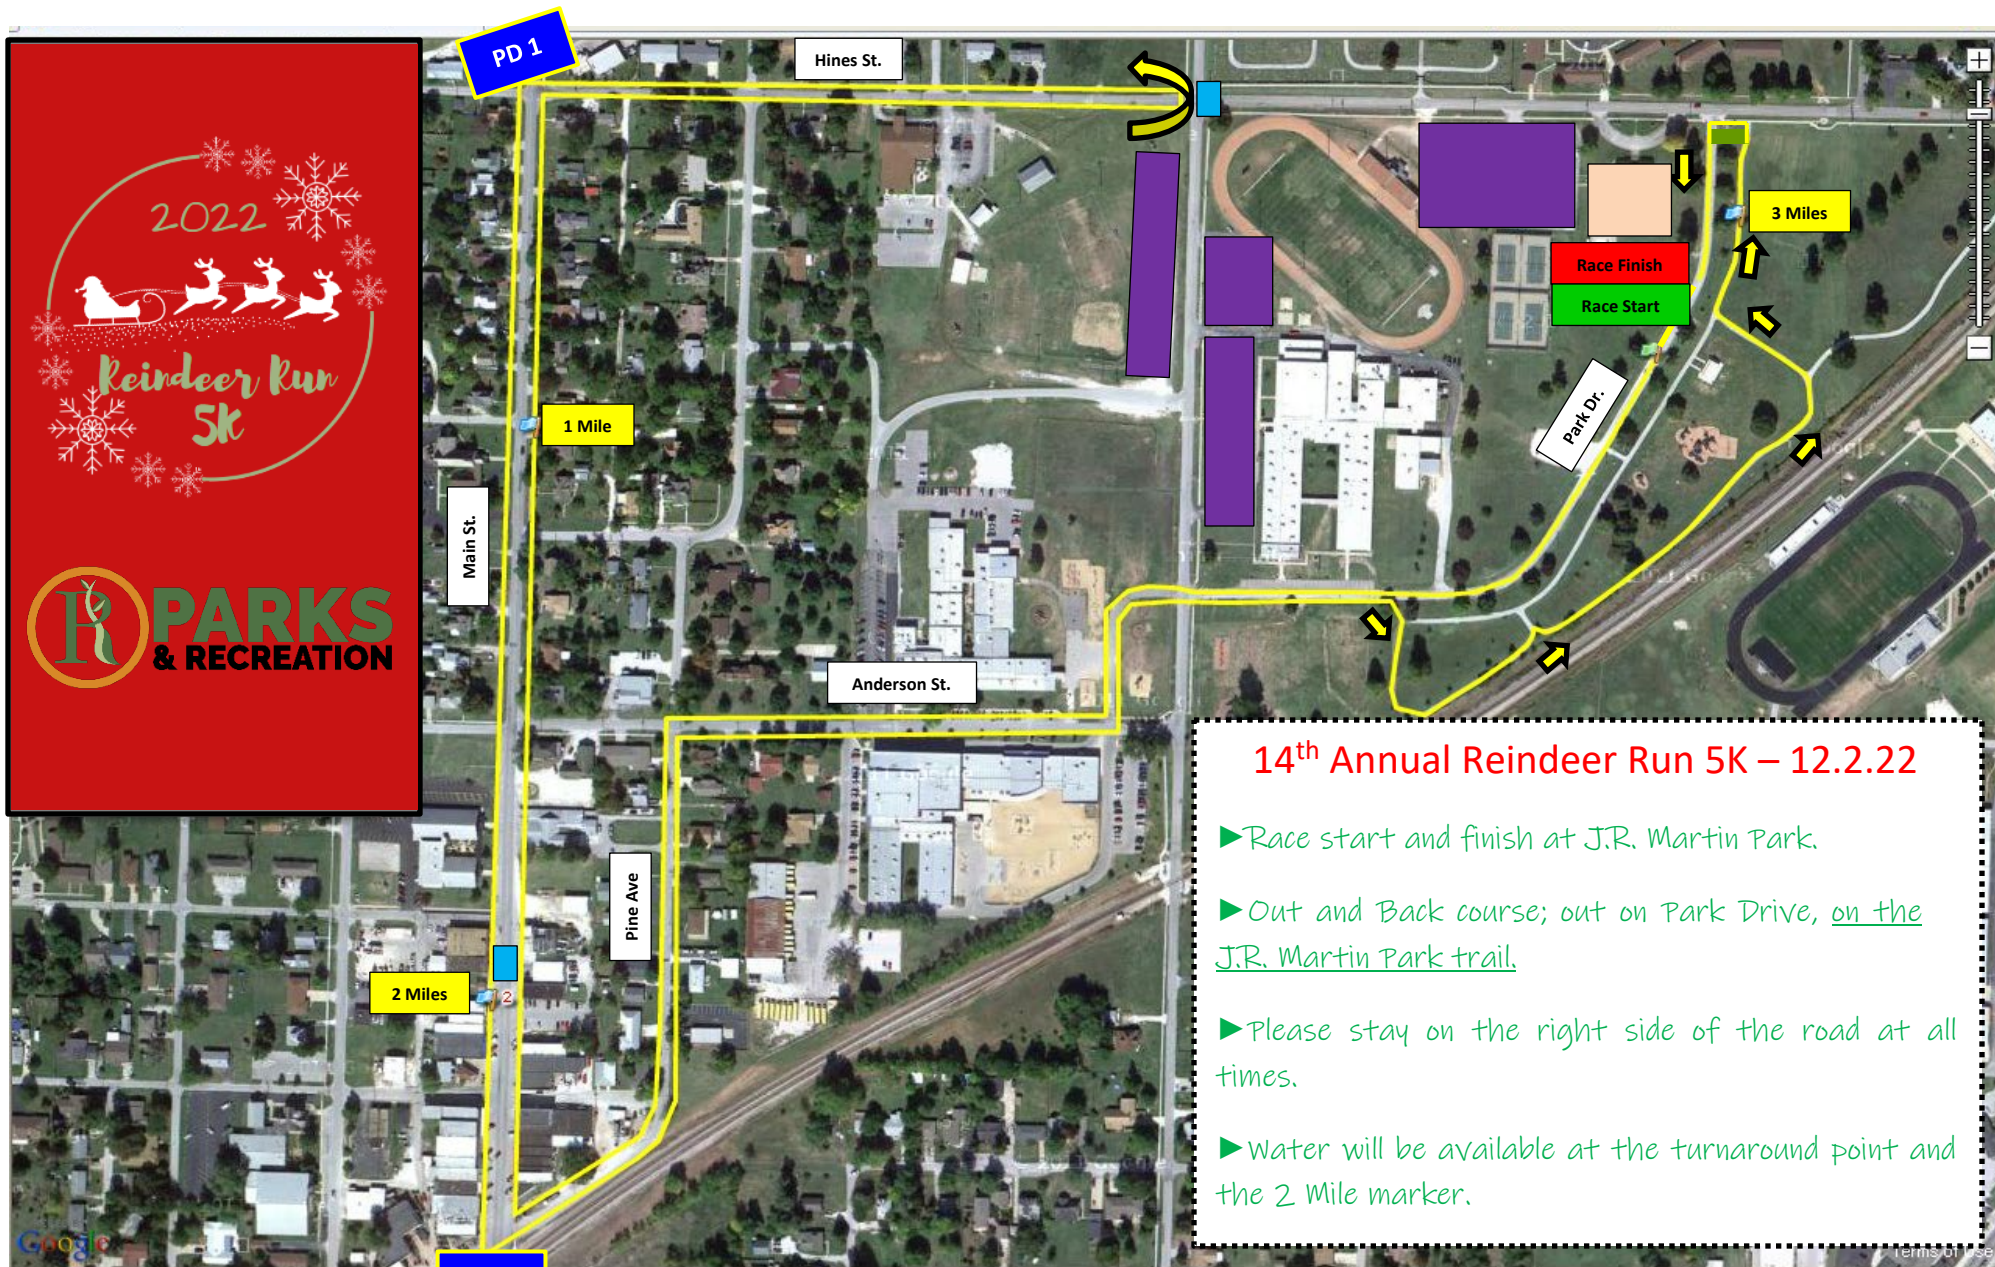

14th Annual Reindeer Run 5K – Course Map & Important Locations

14th Annual Reindeer Run 5K – 12.2.22

- ▶ Race start and finish at J.R. Martin Park.
- ▶ Out and Back course; out on Park Drive, on the J.R. Martin Park trail.
- ▶ Please stay on the right side of the road at all times.
- ▶ Water will be available at the turnaround point and the 2 Mile marker.

= Water Station

= Race Day Registration, Packet Pick-Up, Post Race Food/Beverage, Awards

= Event Parking Areas